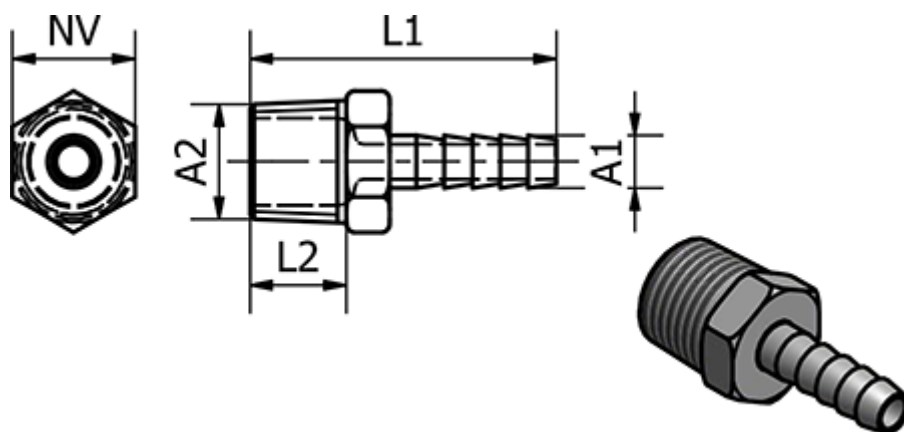

Data Sheet

Article number: 586239102

Description: Tube Connector 239.102, Ø8 - R 1/8"
Nickel-plated brass

Measures

Ext. Hose Diameter A1	= 8
L1	= 31.5
L2	= 8
NV	= 12
Thread A2	= R 1/8"